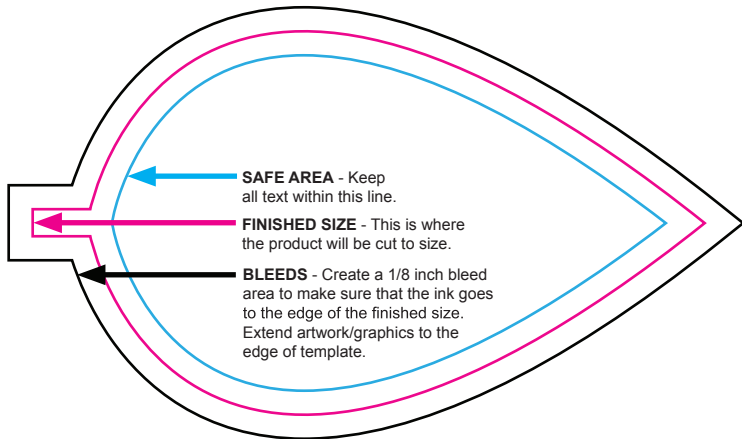

**PRINT TEMPLATE**

Product Leaf Business Card Front

Size 3.5" x 2" (WxH)

**FRONT**

**PRINT TEMPLATE**

Product Leaf Business Card Back

Size 3.5" x 2" (WxH)

**BACK**